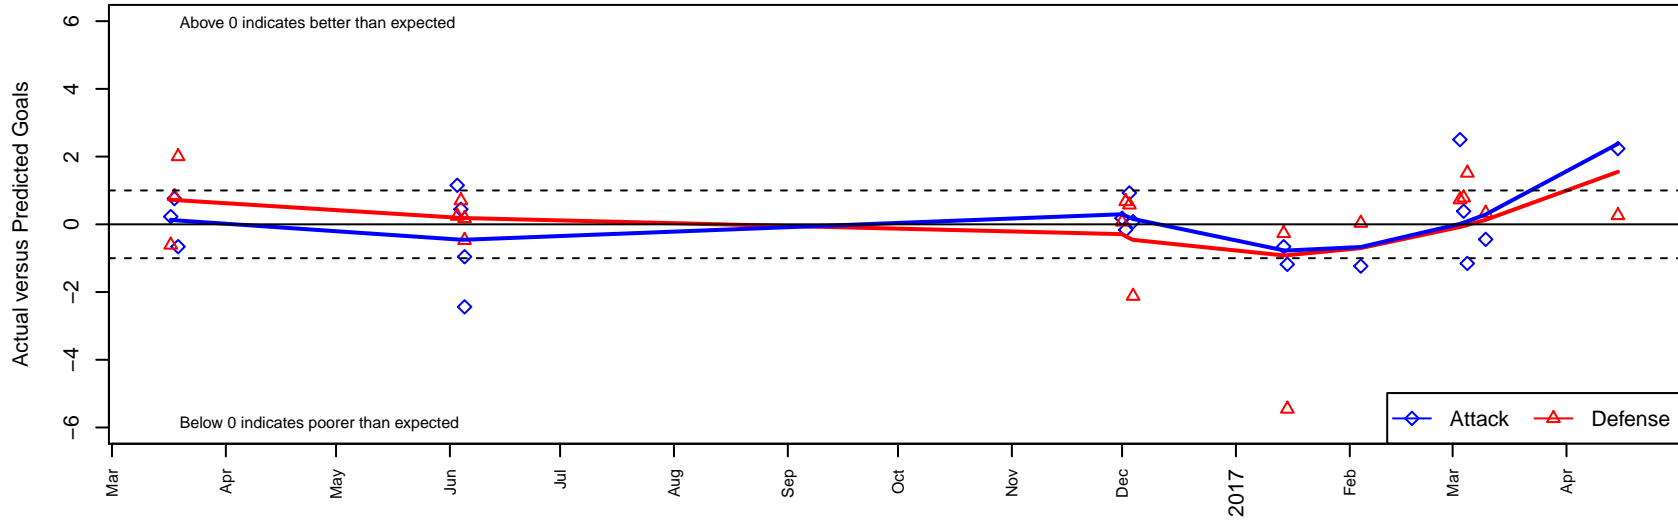

# FC Salmon Creek Nemesis Yellow G00

FC Salmon Creek  
 Salmon Creek, WA  
 G00 total strength=2038  
 attack=77.91 defense=68.4  
 notes= Ellertson 2014-6

alt names used:  
 FCSC NEMESIS ELLERTSON 00 (TBA)  
 FCSC 00G Nemesis Ellertson FWRL  
 FC Salmon Creek Nemesis 00 Ellertson (OR)  
 FCSC 00G Nemesis Ellertson FWRL

Venues played:  
 2016 USYS National League U17  
 2016 Showcase of Champions U17/16 Platinun  
 2016 FWRL G00  
 2016 OYS State Cup G00

**FC Salmon Creek Nemesis Yellow G00**  
 Dots are actual minus expected GF (blue circles) and GA (red triangles).  
 Blue line is smoothed change in attack strength. Red is smoothed change in defense strength.

**attack and defense variance (black dot)  
relative to other teams  
and top 10 in region**

**attack and defense rating  
relative to others at age  
and all opponents in last 13 months**

**attack and defense rating  
relative to others at age  
and all opponents in last 13 months**

**Performance relative to 13 month average**

**Performance relative to 13 month average**

Distribution of opponents  
 Red = Lose zone, Blue = Win zone, Green = Even  
 Black line separates win/lose zones